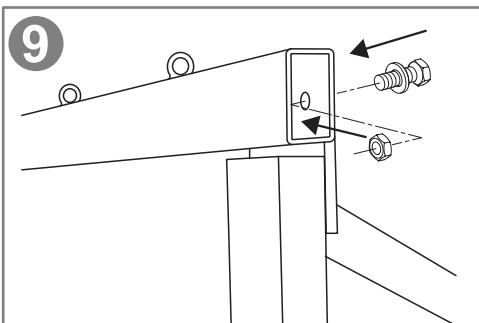

Assembly instruction for: 653754, 653756, 653801

DK: TRESS AS | Danmarksvej 34 | 8660 Skanderborg | 86 52 22 00

SE: Tress Sport & Lek AB | Gasverksgatan 9 | 252 18 Helsingborg | 042-490 93 30

NO: TRESS AS | Postboks 7, Nordås | 5864 Bergen | 55 99 00 00