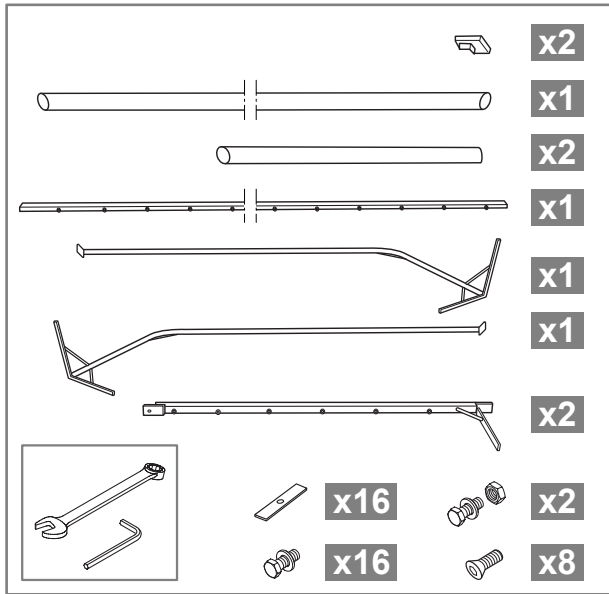

Assembly instruction for: 653754, 653756, 653801

DK: TRESS AS | Danmarksvej 34 | 8660 Skanderborg | 86 52 22 00

SE: Tress Sport & Lek AB | Gasverksgatan 9 | 252 18 Helsingborg | 042-490 93 30

NO: TRESS AS | Postboks 7, Nordås | 5864 Bergen | 55 99 00 00