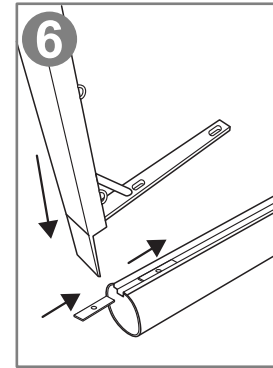

Assembly instruction for: 653754, 653756, 653801

DK: TRESS AS | Danmarksvej 34 | 8660 Skanderborg | 86 52 22 00

SE: Tress Sport & Lek AB | Gasverksgatan 9 | 252 18 Helsingborg | 042-490 93 30

NO: TRESS AS | Postboks 7, Nordås | 5864 Bergen | 55 99 00 00