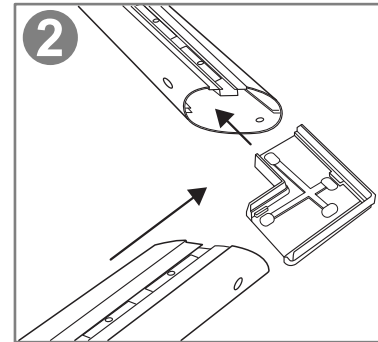

Assembly instruction for: 653754, 653756, 653801

DK: TRESS AS | Danmarksvej 34 | 8660 Skanderborg | 86 52 22 00

SE: Tress Sport & Lek AB | Gasverksgatan 9 | 252 18 Helsingborg | 042-490 93 30

NO: TRESS AS | Postboks 7, Nordås | 5864 Bergen | 55 99 00 00