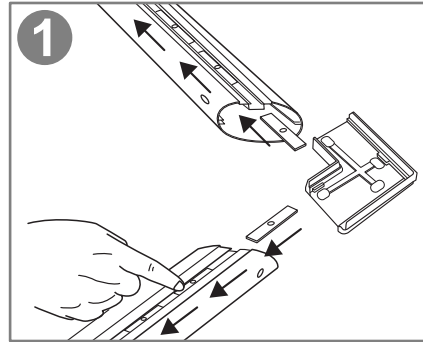

Assembly instruction for: 653754, 653756, 653801

DK: TRESS AS | Danmarksvej 34 | 8660 Skanderborg | 86 52 22 00

SE: Tress Sport & Lek AB | Gasverksgatan 9 | 252 18 Helsingborg | 042-490 93 30

NO: TRESS AS | Postboks 7, Nordås | 5864 Bergen | 55 99 00 00