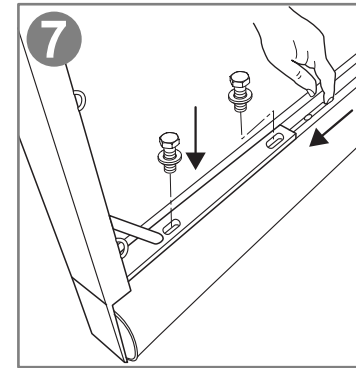

Assembly instruction for: 653754, 653756, 653801

DK: TRESS AS | Danmarksvej 34 | 8660 Skanderborg | 86 52 22 00

SE: Tress Sport & Lek AB | Gasverksgatan 9 | 252 18 Helsingborg | 042-490 93 30

NO: TRESS AS | Postboks 7, Nordås | 5864 Bergen | 55 99 00 00