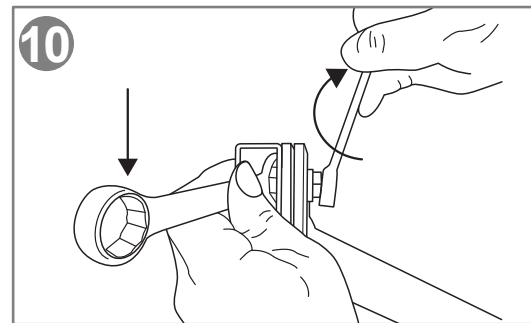

# Assembly instruction for: 653764, 653780, 653781, 653784

DK: TRESS AS | Danmarksvej 34 | 8660 Skanderborg | 86 52 22 00

SE: Tress Sport & Lek AB | Gasverksgatan 9 | 252 18 Helsingborg | 042-490 93 30

NO: TRESS AS | Postboks 7, Nordås | 5864 Bergen | 55 99 00 00