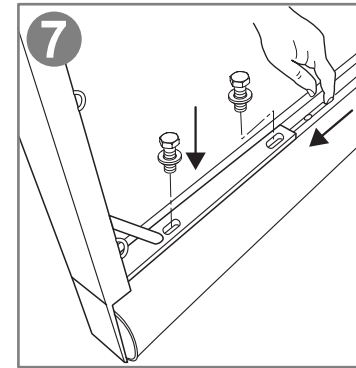

# Assembly instruction for: 653764, 653780, 653781, 653784

DK: TRESS AS | Danmarksvej 34 | 8660 Skanderborg | 86 52 22 00

SE: Tress Sport & Lek AB | Gasverksgatan 9 | 252 18 Helsingborg | 042-490 93 30

NO: TRESS AS | Postboks 7, Nordås | 5864 Bergen | 55 99 00 00