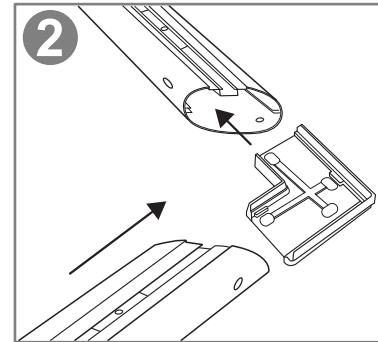

# Assembly instruction for: 653764, 653780, 653781, 653784

DK: TRESS AS | Danmarksvej 34 | 8660 Skanderborg | 86 52 22 00

SE: Tress Sport & Lek AB | Gasverksgatan 9 | 252 18 Helsingborg | 042-490 93 30

NO: TRESS AS | Postboks 7, Nordås | 5864 Bergen | 55 99 00 00