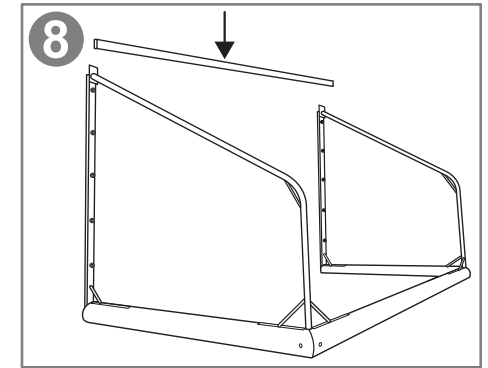

# Assembly instruction for: 653764, 653780, 653781, 653784

DK: TRESS AS | Danmarksvej 34 | 8660 Skanderborg | 86 52 22 00

SE: Tress Sport & Lek AB | Gasverksgatan 9 | 252 18 Helsingborg | 042-490 93 30

NO: TRESS AS | Postboks 7, Nordås | 5864 Bergen | 55 99 00 00