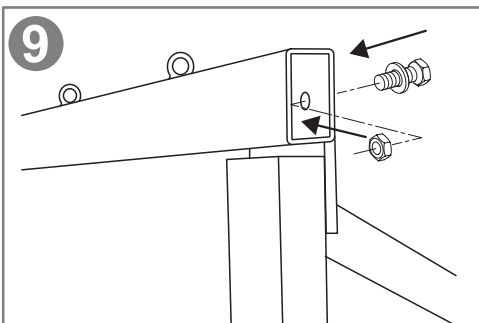

# Assembly instruction for: 653764, 653780, 653781, 653784

DK: TRESS AS | Danmarksvej 34 | 8660 Skanderborg | 86 52 22 00

SE: Tress Sport & Lek AB | Gasverksgatan 9 | 252 18 Helsingborg | 042-490 93 30

NO: TRESS AS | Postboks 7, Nordås | 5864 Bergen | 55 99 00 00