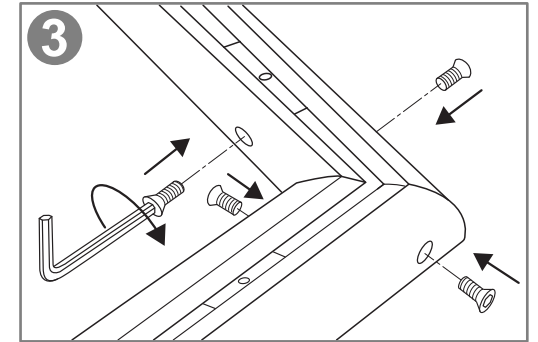

# Assembly instruction for: 653764, 653780, 653781, 653784

DK: TRESS AS | Danmarksvej 34 | 8660 Skanderborg | 86 52 22 00

SE: Tress Sport & Lek AB | Gasverksgatan 9 | 252 18 Helsingborg | 042-490 93 30

NO: TRESS AS | Postboks 7, Nordås | 5864 Bergen | 55 99 00 00