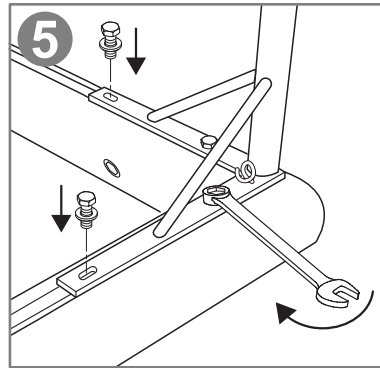

# Assembly instruction for: 653764, 653780, 653781, 653784

DK: TRESS AS | Danmarksvej 34 | 8660 Skanderborg | 86 52 22 00

SE: Tress Sport & Lek AB | Gasverksgatan 9 | 252 18 Helsingborg | 042-490 93 30

NO: TRESS AS | Postboks 7, Nordås | 5864 Bergen | 55 99 00 00