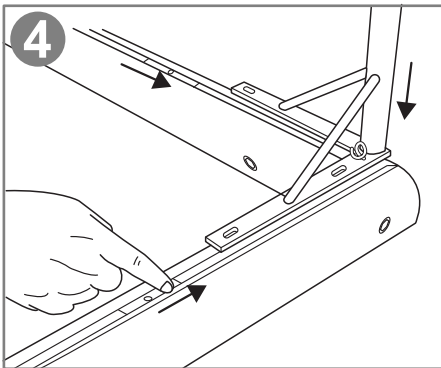

# Assembly instruction for: 653764, 653780, 653781, 653784

DK: TRESS AS | Danmarksvej 34 | 8660 Skanderborg | 86 52 22 00

SE: Tress Sport & Lek AB | Gasverksgatan 9 | 252 18 Helsingborg | 042-490 93 30

NO: TRESS AS | Postboks 7, Nordås | 5864 Bergen | 55 99 00 00