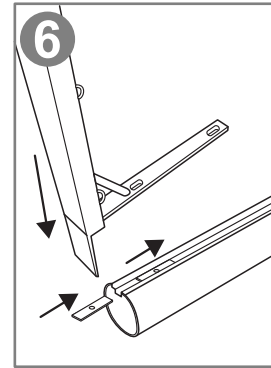

# Assembly instruction for: 653764, 653780, 653781, 653784

DK: TRESS AS | Danmarksvej 34 | 8660 Skanderborg | 86 52 22 00

SE: Tress Sport & Lek AB | Gasverksgatan 9 | 252 18 Helsingborg | 042-490 93 30

NO: TRESS AS | Postboks 7, Nordås | 5864 Bergen | 55 99 00 00