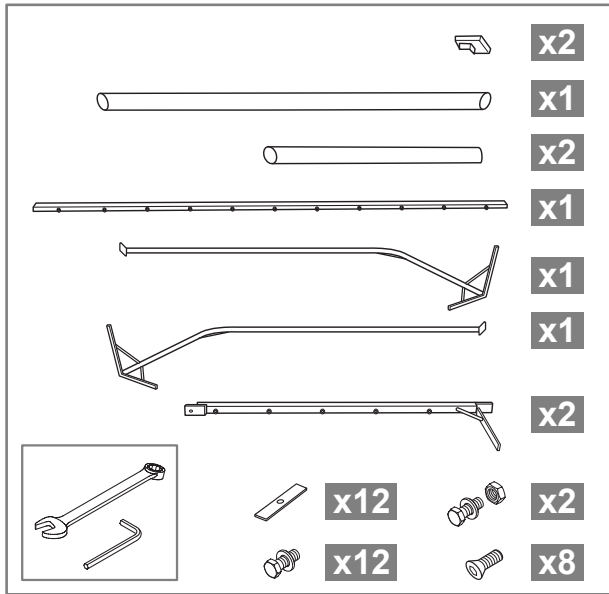

# Assembly instruction for: 653764, 653780, 653781, 653784

DK: TRESS AS | Danmarksvej 34 | 8660 Skanderborg | 86 52 22 00

SE: Tress Sport & Lek AB | Gasverksgatan 9 | 252 18 Helsingborg | 042-490 93 30

NO: TRESS AS | Postboks 7, Nordås | 5864 Bergen | 55 99 00 00