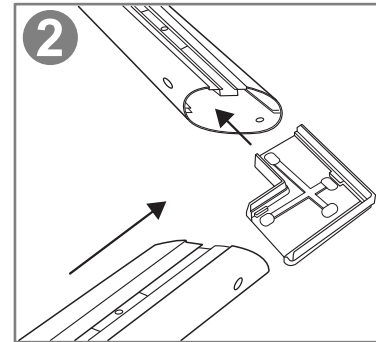

# Assembly instruction for: 653764, 653780, 653781, 653784

DK: TRESS AS | Danmarksvej 34 | 8660 Skanderborg | 86 52 22 00

SE: Tress Sport & Lek AB | Gasverksgatan 9 | 252 18 Helsingborg | 042-490 93 30

NO: TRESS AS | Postboks 7, Nordås | 5864 Bergen | 55 99 00 00