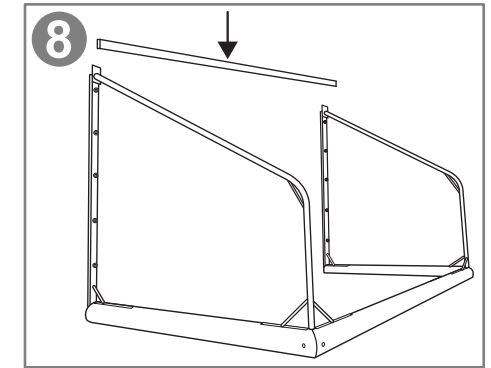

# Assembly instruction for: 653764, 653780, 653781, 653784

DK: TRESS AS | Danmarksvej 34 | 8660 Skanderborg | 86 52 22 00

SE: Tress Sport & Lek AB | Gasverksgatan 9 | 252 18 Helsingborg | 042-490 93 30

NO: TRESS AS | Postboks 7, Nordås | 5864 Bergen | 55 99 00 00