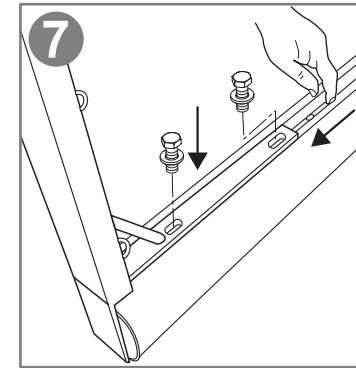

# Assembly instruction for: 653764, 653780, 653781, 653784

DK: TRESS AS | Danmarksvej 34 | 8660 Skanderborg | 86 52 22 00

SE: Tress Sport & Lek AB | Gasverksgatan 9 | 252 18 Helsingborg | 042-490 93 30

NO: TRESS AS | Postboks 7, Nordås | 5864 Bergen | 55 99 00 00