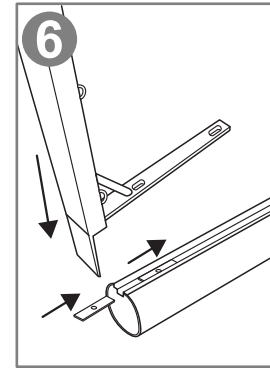

# Assembly instruction for: 653764, 653780, 653781, 653784

DK: TRESS AS | Danmarksvej 34 | 8660 Skanderborg | 86 52 22 00

SE: Tress Sport & Lek AB | Gasverksgatan 9 | 252 18 Helsingborg | 042-490 93 30

NO: TRESS AS | Postboks 7, Nordås | 5864 Bergen | 55 99 00 00