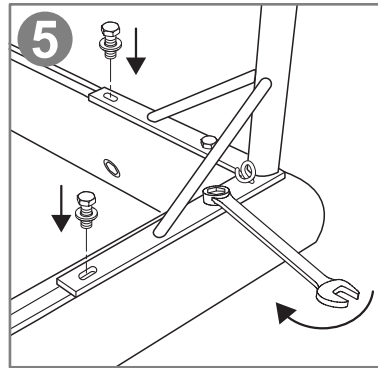

# Assembly instruction for: 653764, 653780, 653781, 653784

DK: TRESS AS | Danmarksvej 34 | 8660 Skanderborg | 86 52 22 00

SE: Tress Sport & Lek AB | Gasverksgatan 9 | 252 18 Helsingborg | 042-490 93 30

NO: TRESS AS | Postboks 7, Nordås | 5864 Bergen | 55 99 00 00