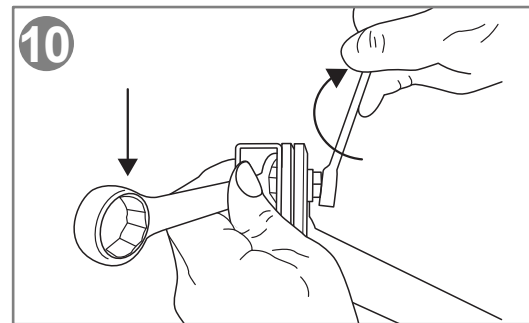

# Assembly instruction for: 653764, 653780, 653781, 653784

DK: TRESS AS | Danmarksvej 34 | 8660 Skanderborg | 86 52 22 00

SE: Tress Sport & Lek AB | Gasverksgatan 9 | 252 18 Helsingborg | 042-490 93 30

NO: TRESS AS | Postboks 7, Nordås | 5864 Bergen | 55 99 00 00