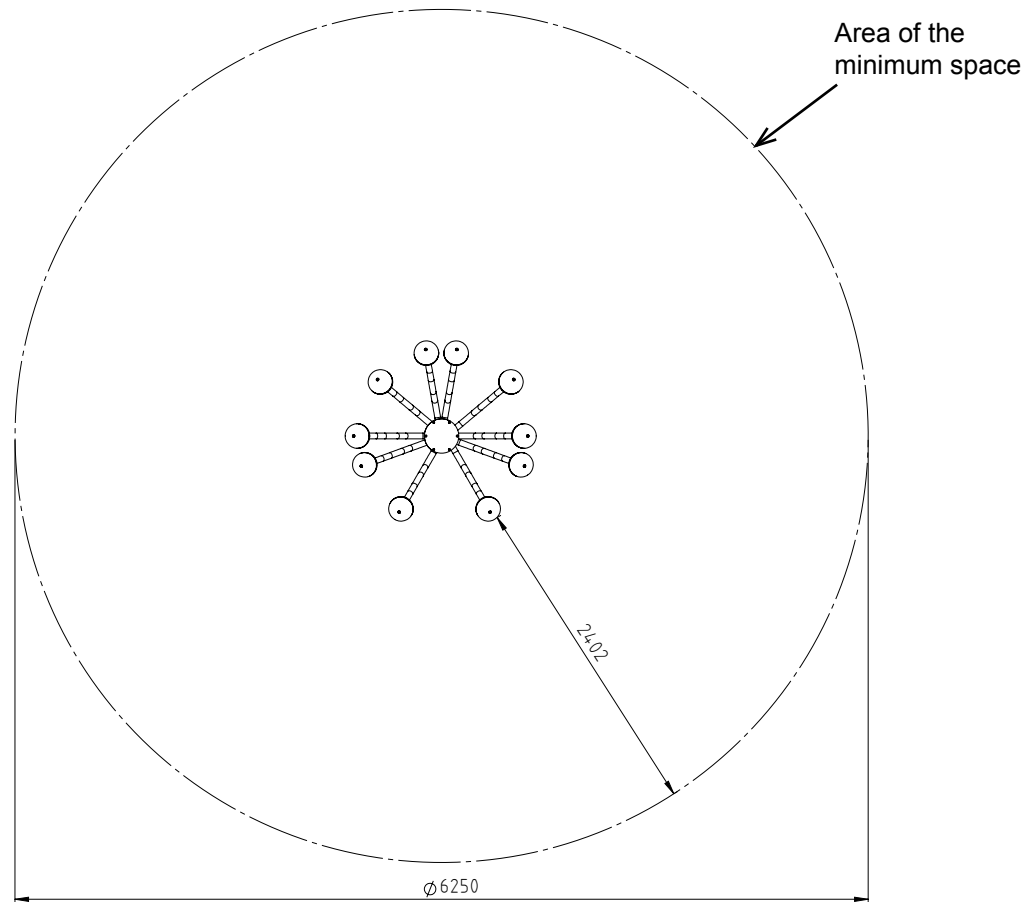

# Mounting Instruction for 808274

-  Shock-absorbing floor
-  Concrete
-  Natural ground